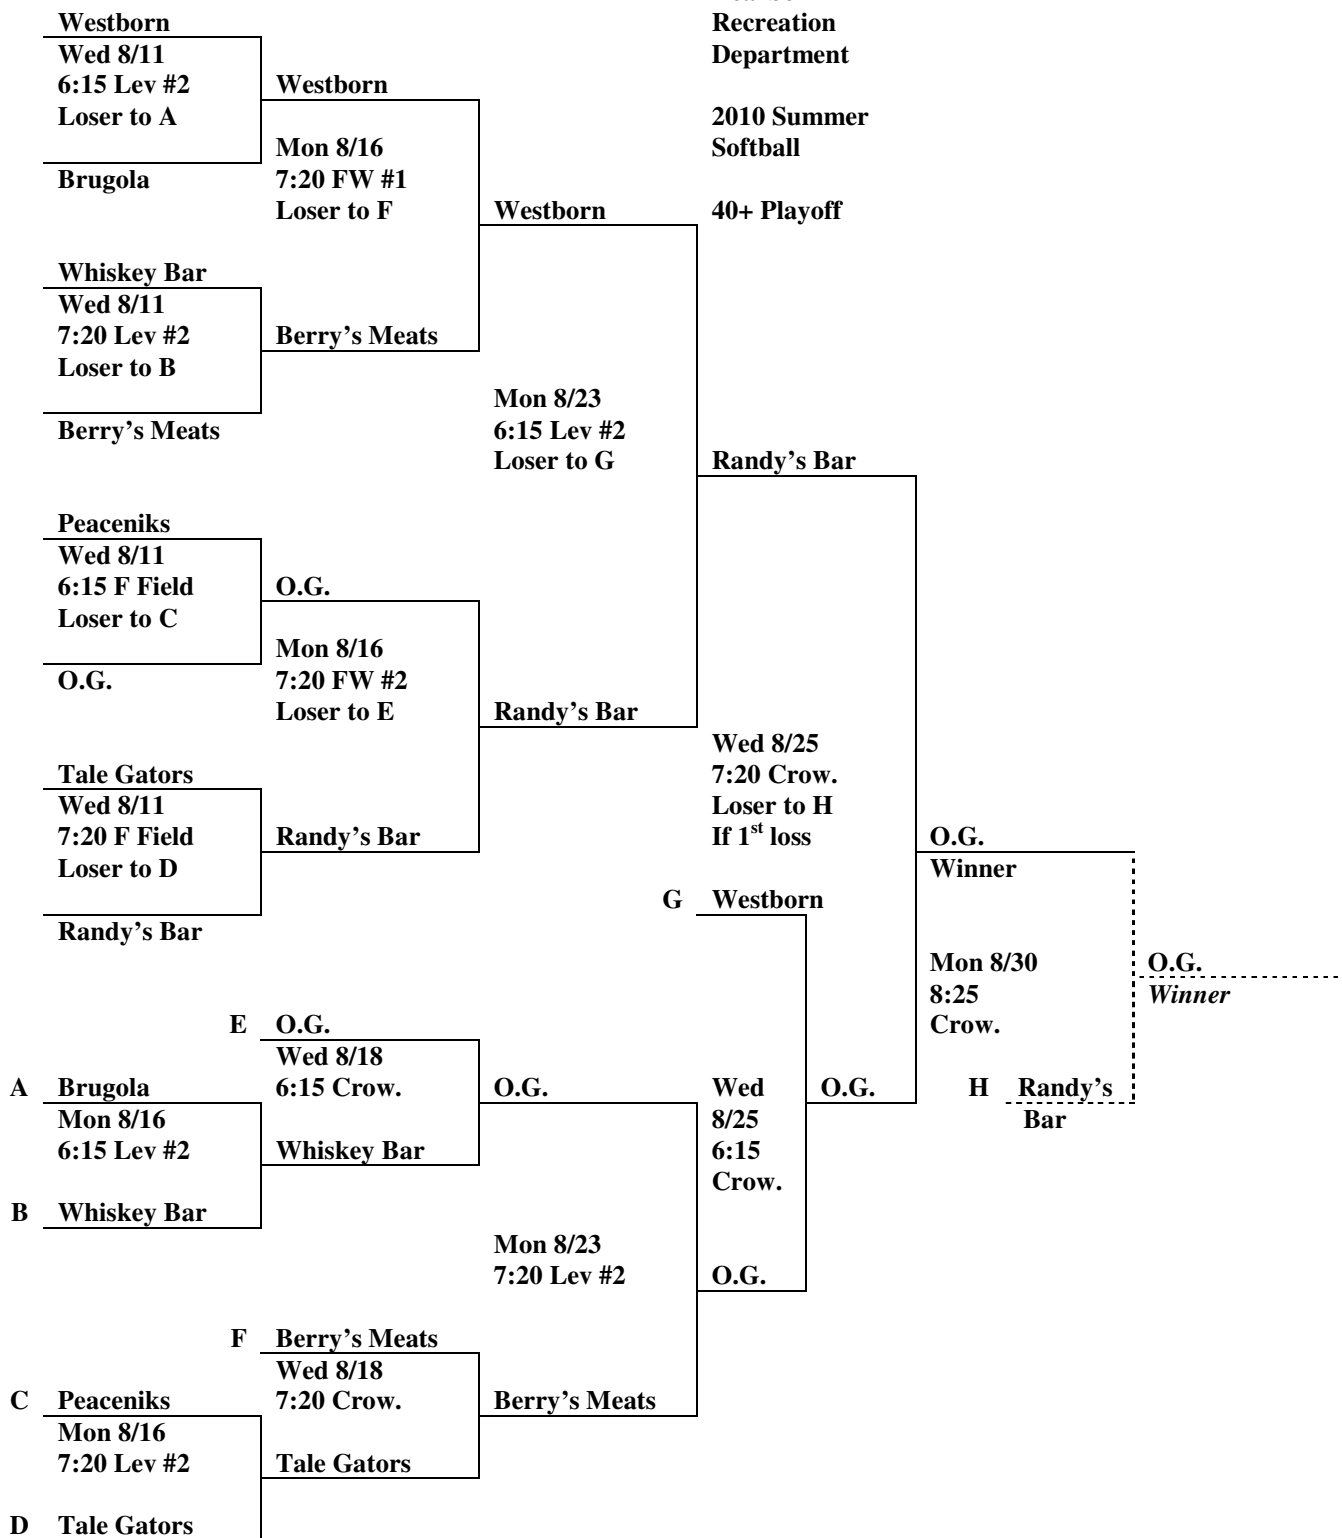

**Dearborn
Recreation
Department**

**2010 Summer
Softball**

40+ Playoff

**Losers
Bracket**