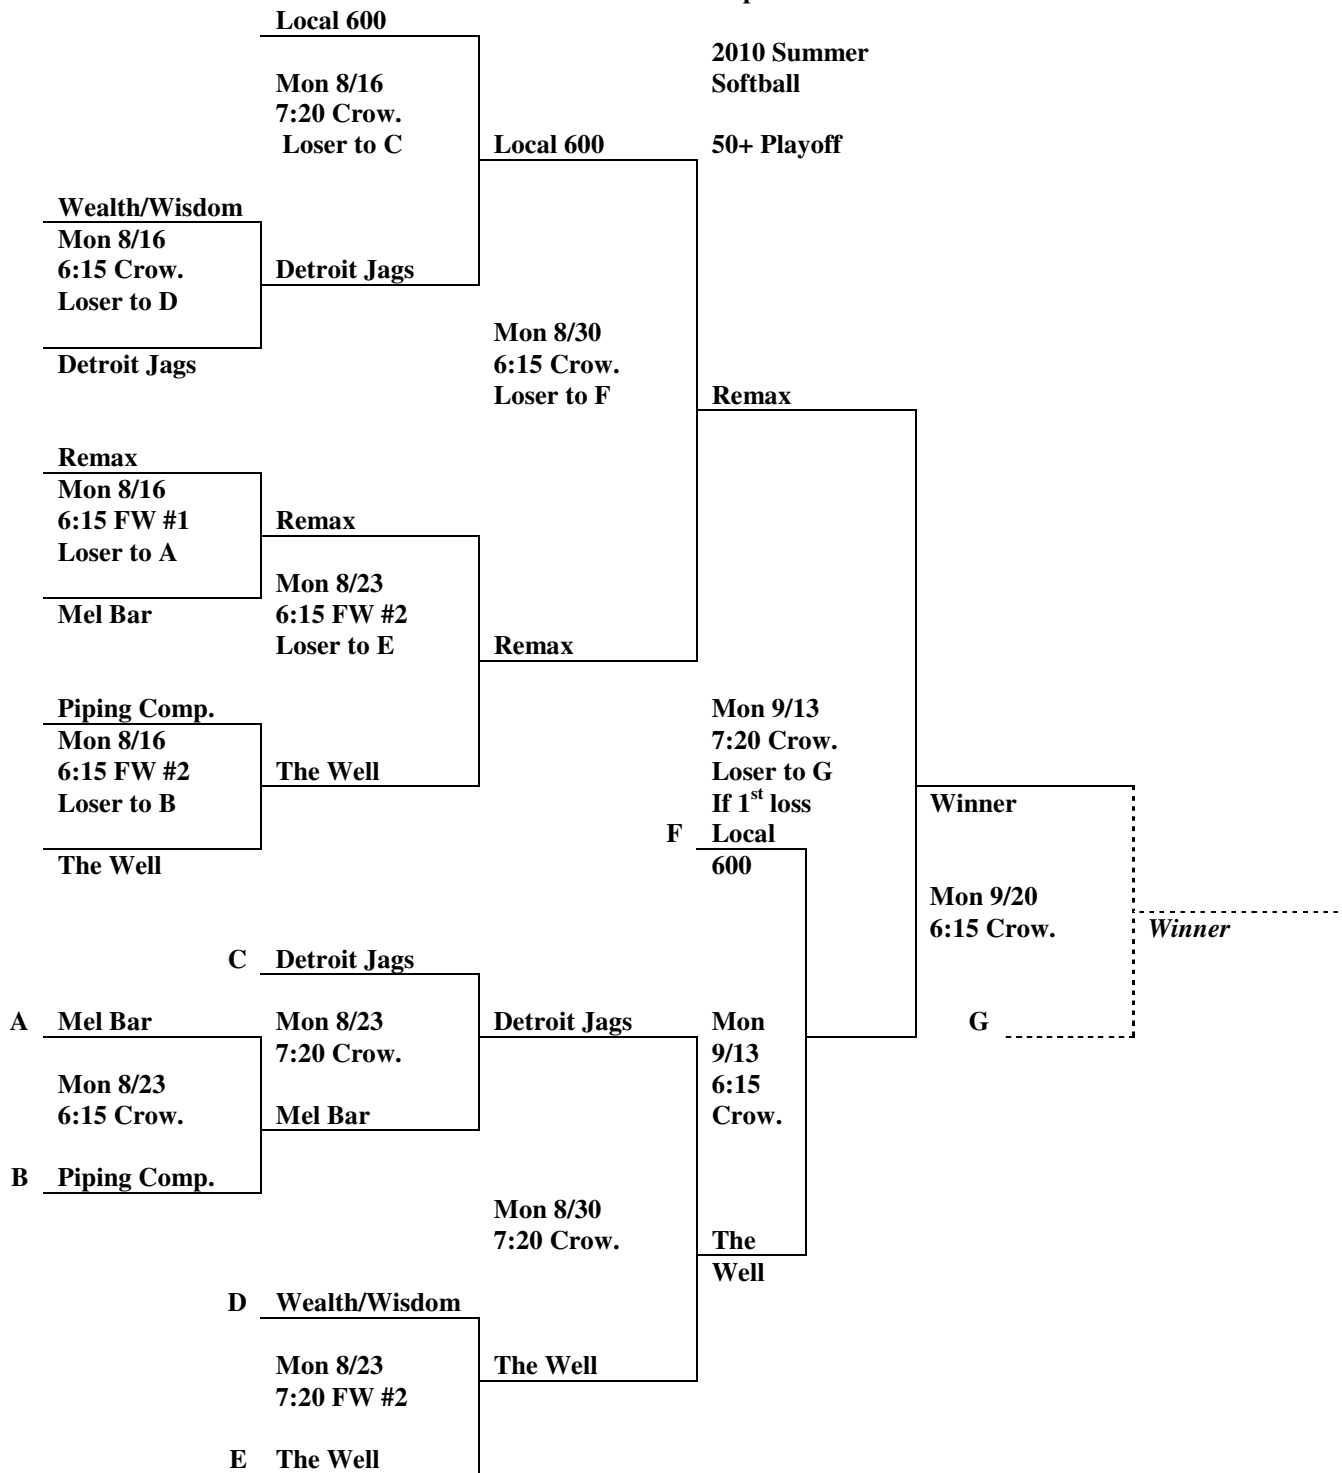

**Dearborn  
Recreation  
Department**

**2010 Summer  
Softball**

**50+ Playoff**

**Losers  
Bracket**