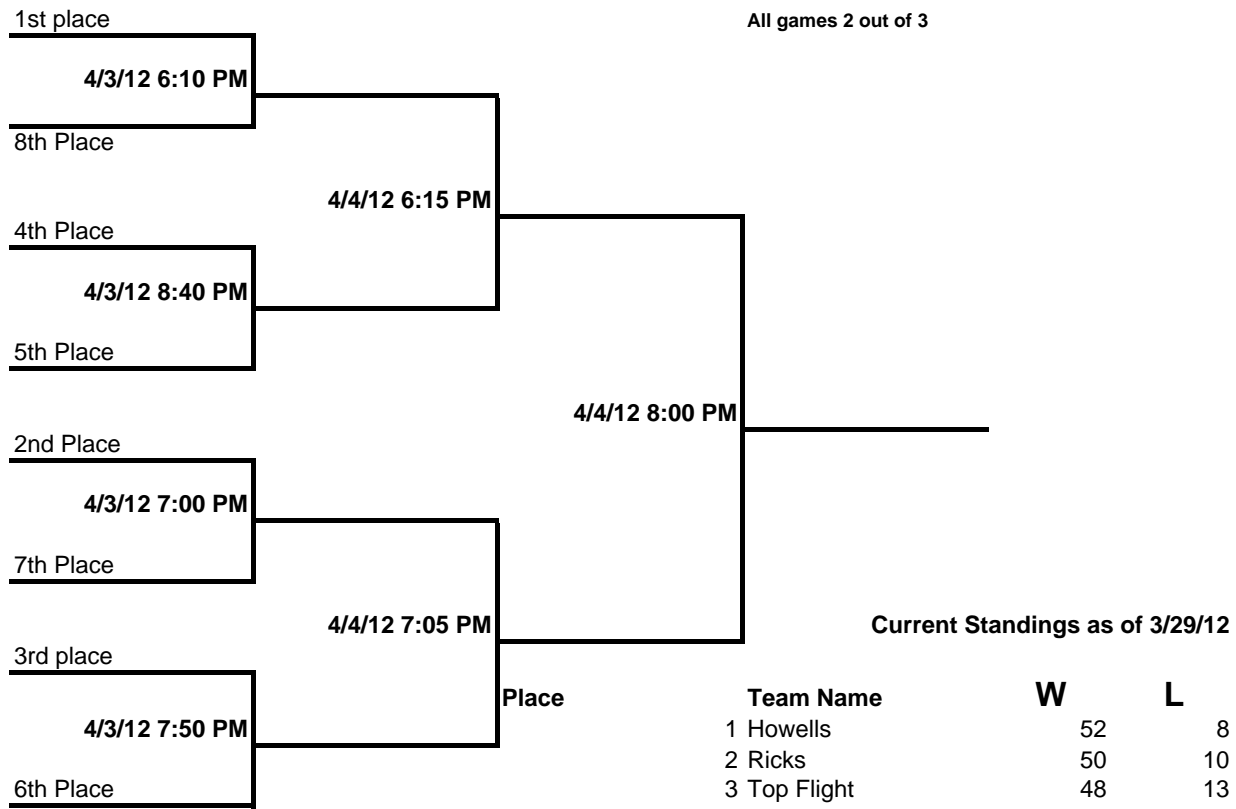

# 2012 Dearborn Recreation Playoff Tournament

All games 2 out of 3  
3rd game only if needed

Win by 2 - 28 cap

Place	Team Name	W	L	PCT
	1 Howells	52	8	<b>0.867</b>
	2 Ricks	50	10	<b>0.833</b>
	3 Top Flight	48	13	<b>0.787</b>
	4 Whiskey Bar #1 (Dexte	43	17	<b>0.717</b>
	5 Mexico	34	26	<b>0.567</b>
	6 Whiskey Bar #2 (Siem:	30	30	<b>0.500</b>
	7 Martin	27	33	<b>0.450</b>
	8 Bamboozles	17	43	<b>0.283</b>
	9 Ohana	10	50	<b>0.167</b>
	10 Cuzins	10	53	<b>0.159</b>
	11 Stars	6	54	<b>0.100</b>